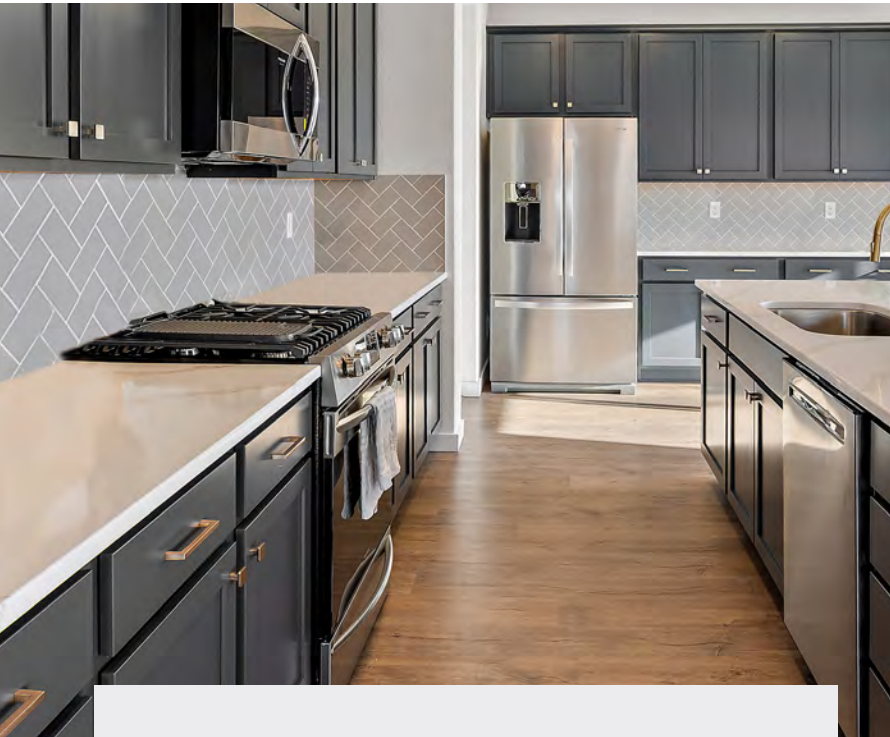

WATERFORD in Middleton

Waterford is located in quaint Middleton, ID a town with wide open spaces and gentle rolling hills. This community allows for easy access to Caldwell and the surrounding area. Thoughtfully designed to enhance the everyday living experience, Waterford features a collection of one- and two-story homes with three to seven bedrooms, and two to four bathrooms. Plus, all homes come standard with a three-car garage.